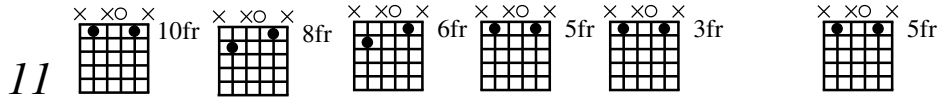

2

9

Black - bird fly

11

Black - bird fly In - to the

13

light of the dark black night